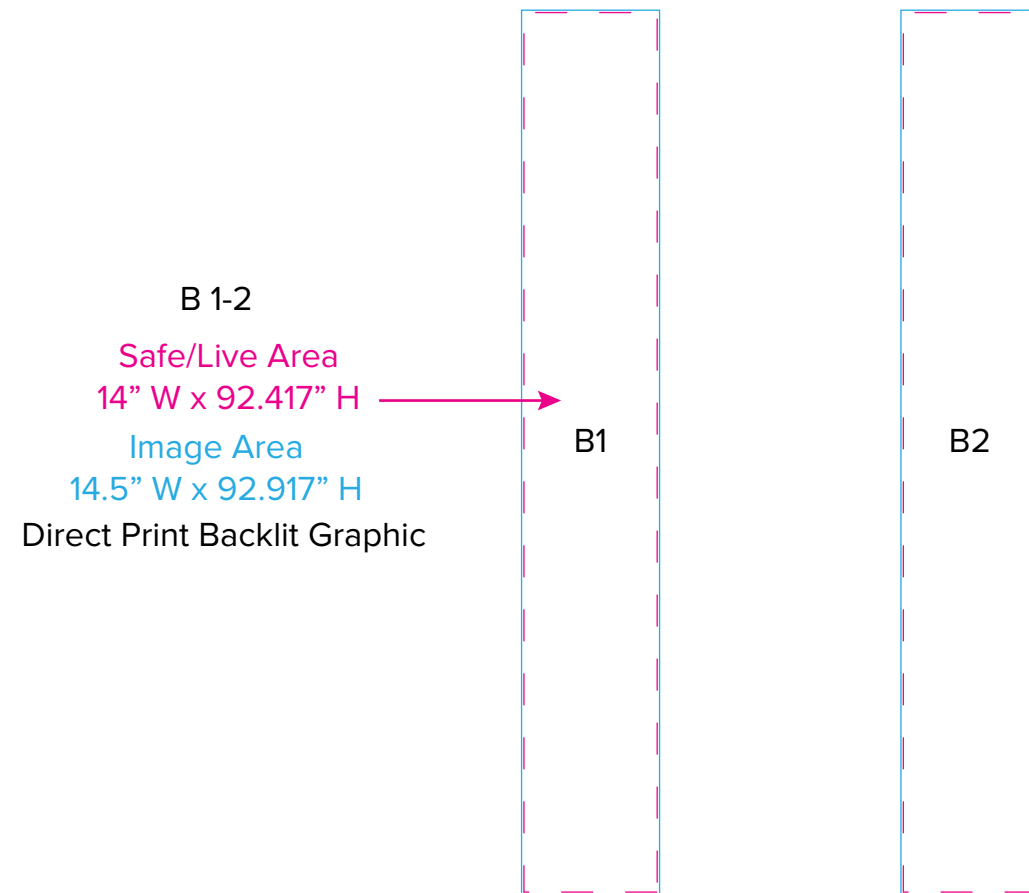

Graphic Template
10 x 10 Inline Exhibit
Velcro Tension Fabric Graphic

Note: 1/2" Hook Velcro on Front Perimeter of Graphic

NOTE: All Raster Art (jpg, tiff,psd, png, etc.) must be at least 100 dpi at print size.
Standard kits are often customized. Please check with Customer Service to ensure that this template matches your specific job.

Graphic Template
10 x 10 Inline Exhibit

Optional Backlit 1/4" Plex Graphics

*Please Request Pricing

NOTE: All Raster Art (jpg, tiff,psd, png, etc.) must be at least 100 dpi at print size.
Standard kits are often customized. Please check with Customer Service to ensure that this template matches your specific job.